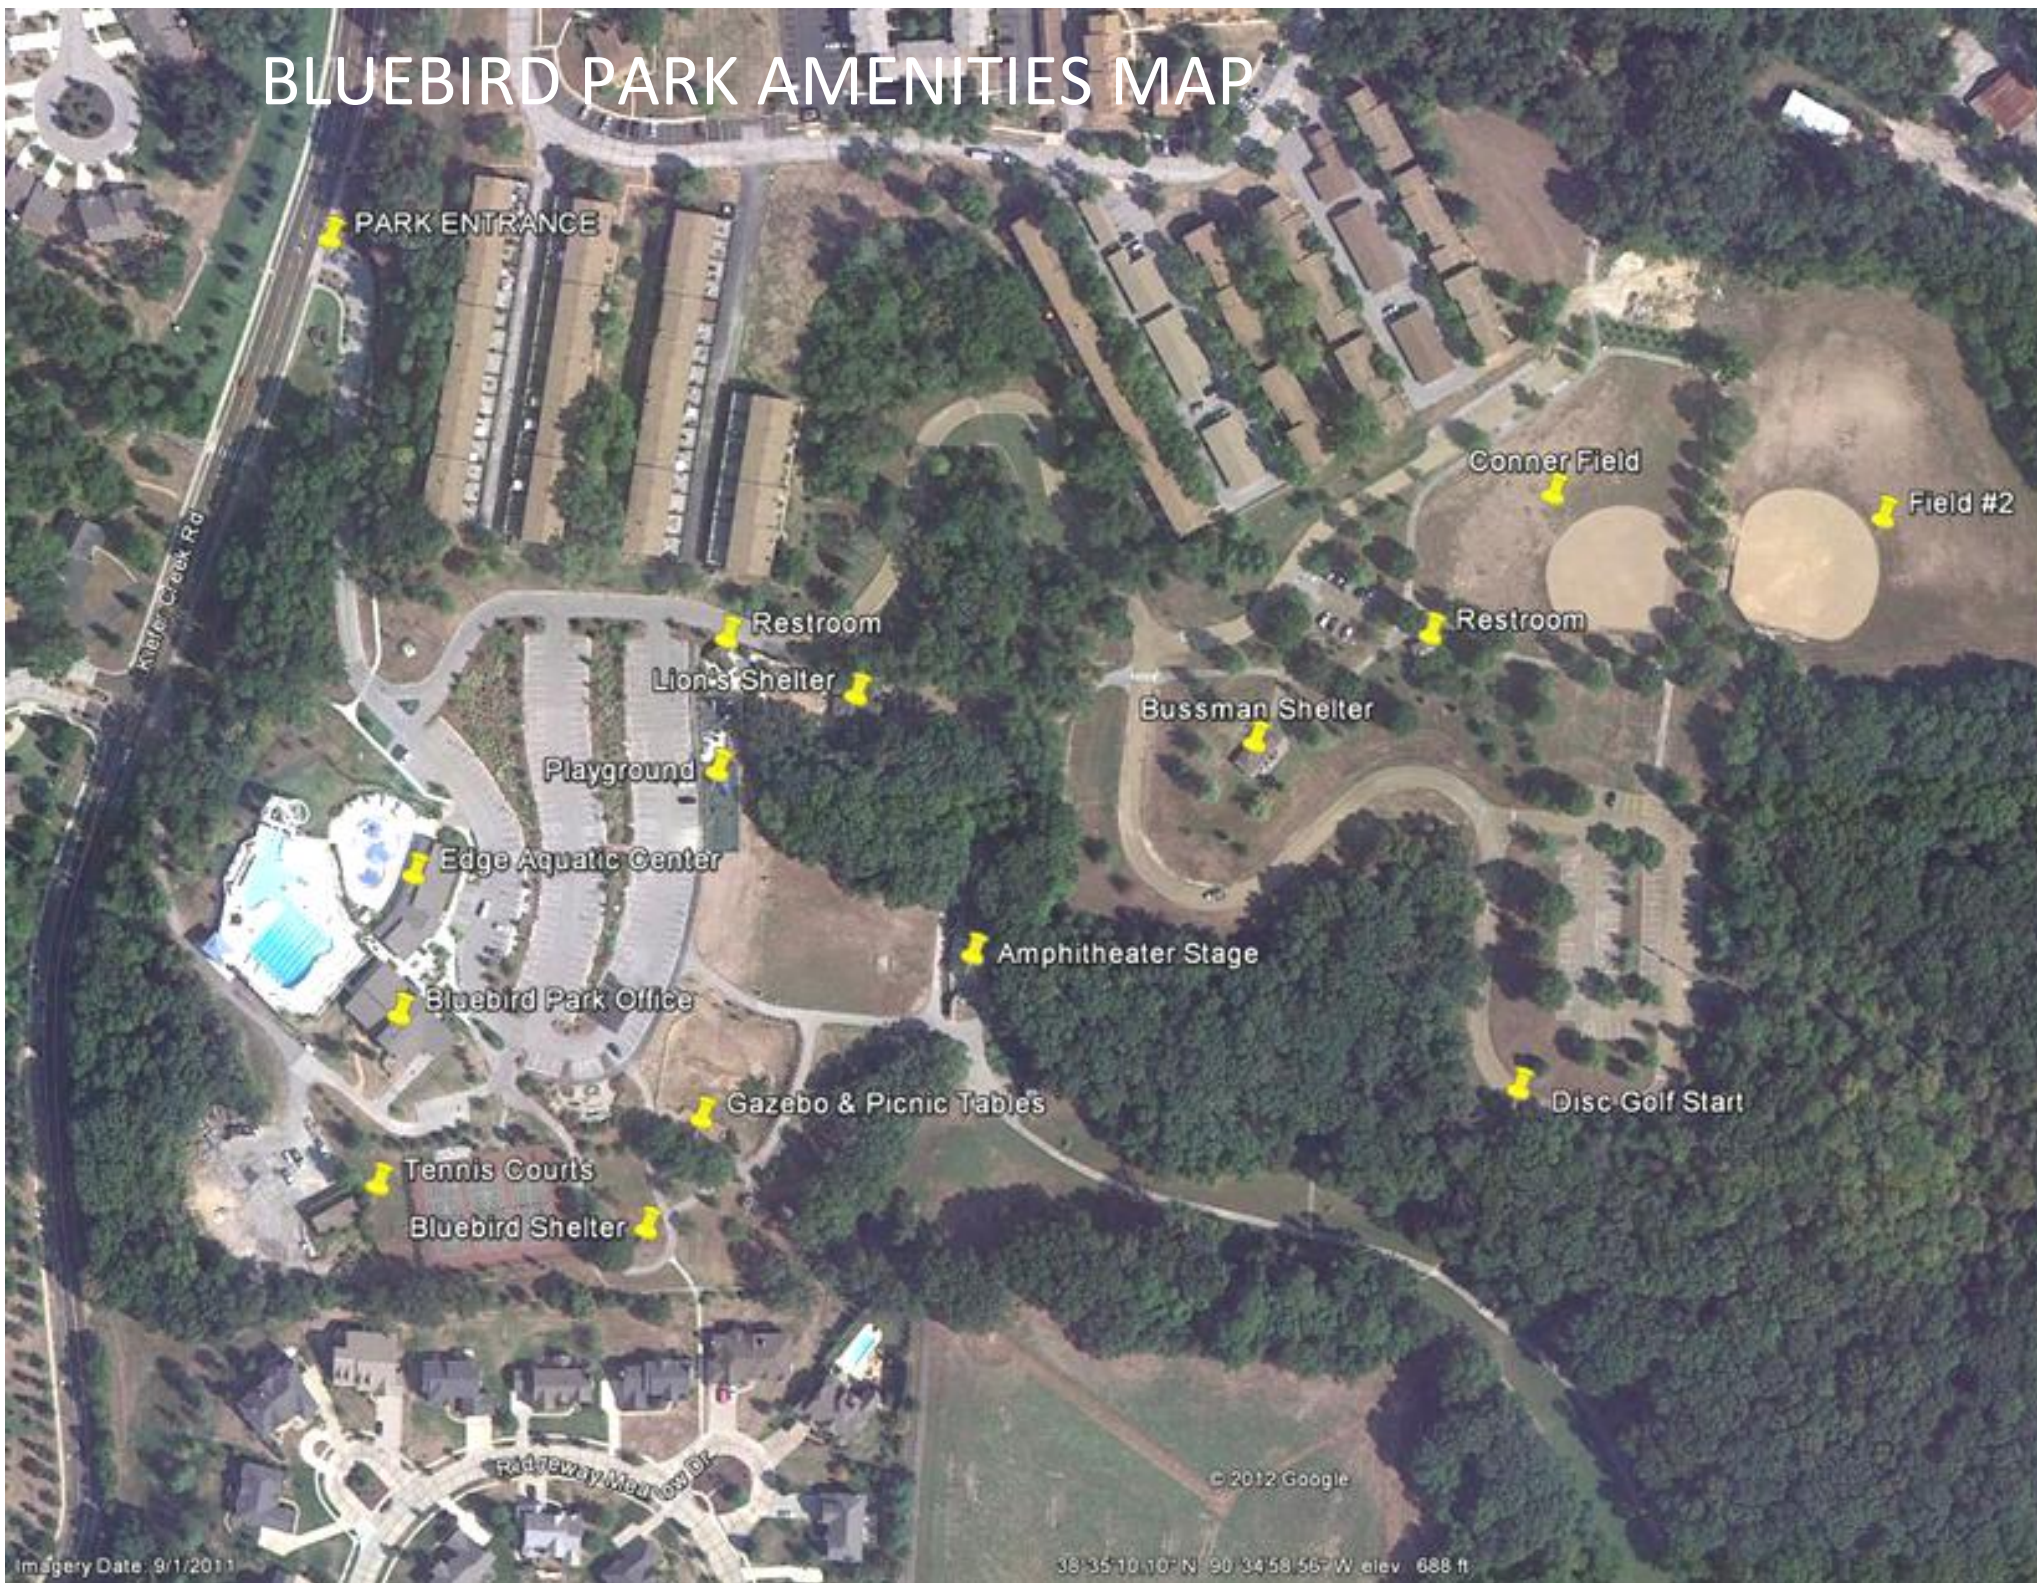

BLUEBIRD PARK AMENITIES MAP

PARK ENTRANCE

Conner Field

Field #2

Restroom

Restroom

Lion's Shelter

Bussman Shelter

Playground

Edge Aquatic Center

Amphitheater Stage

Bluebird Park Office

Gazebo & Picnic Tables

Disc Golf Start

Tennis Courts

Bluebird Shelter

Rudzewy Meadows Dr

© 2012 Google

38° 35' 10.10" N 90° 34' 58.56" W elev. 688 ft

Imagery Date: 9/1/2011